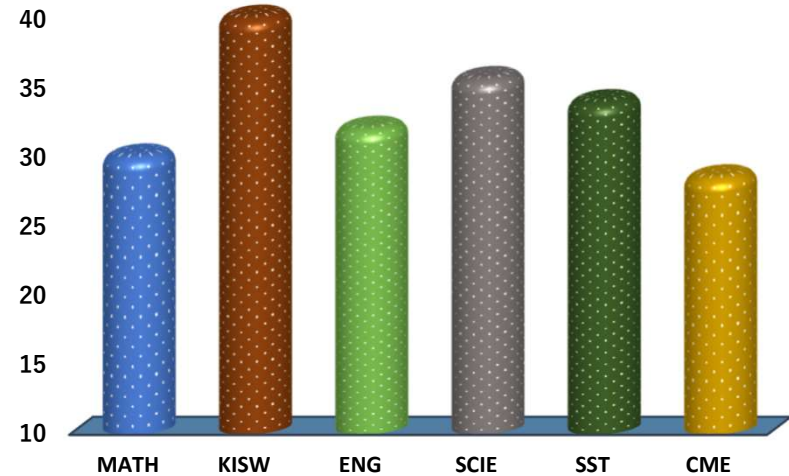

WEST DAR ES SALAAM

REGION: DAR ES SALAAM

SCHOOL AVERAGE

33.8

DISTRICT: ILALA

SUBJECT AND GRADE PERFORMANCE ANALYSIS

SUBJECT RANKING

KISWAHILI	42.9	86%	1
SCIENCE	35.6	71%	2
SOCIAL STUDIES	33.9	68%	3
ENGLISH	32.0	64%	4
MATHEMATICS	30.0	60%	5
CIVIC AND MORAL EDUCATION	28.5	57%	6

SUBJECT GRADE ANALYSIS

SUBJECT/GRADE	A	B	C	D	E
MATHEMATICS	0	8	2	2	0
KISWAHILI	10	1	1	0	0
ENGLISH	1	7	3	1	0
SCIENCE	3	8	1	0	0
SOCIAL STUDIES	1	8	2	1	0
CIVIC AND MORAL	0	6	3	3	0

OVERALL GRADE ANALYSIS

A	1	12	8%
B	9		75%
C	2		17%
D	0		0%
E	0		0%

CHART SUBJECT ANALYSIS

BOYS VS GIRLS PERFORMANCE

	SAT		SAT	12
	6		6	
	63%		73%	

REGISTERED	14	100%
SEATED	12	86%
ABSENTEES	2	14%
PASSED	12	86%
FAILED	0	0%